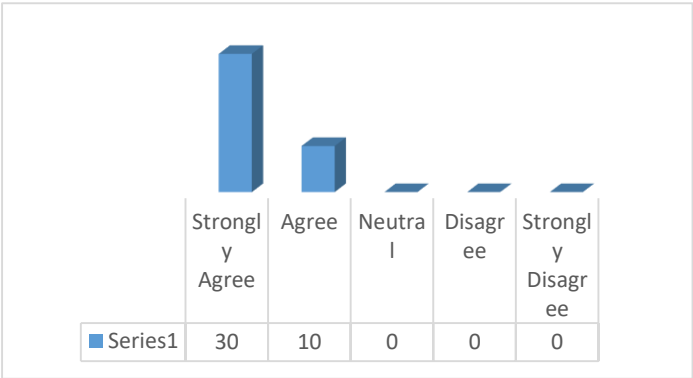

SRI KRISHNA DUTT ACADEMY

(Recognised by NCTE and affiliated to University of Lucknow)
 Vrindavan Yojna, Raibareilly Road, Lucknow

ALUMNI FEEDBACK

1. Admission Procedure.

2. Alumni Association/Network of old Friends

3. Canteen Facilities

4. Environment

5. Faculty

6. Fee structure

7. Infrastructure & Lab facilities

8. Course of study and its relevance to the real life application

9. Training & Placement

10. Overall rating of the college