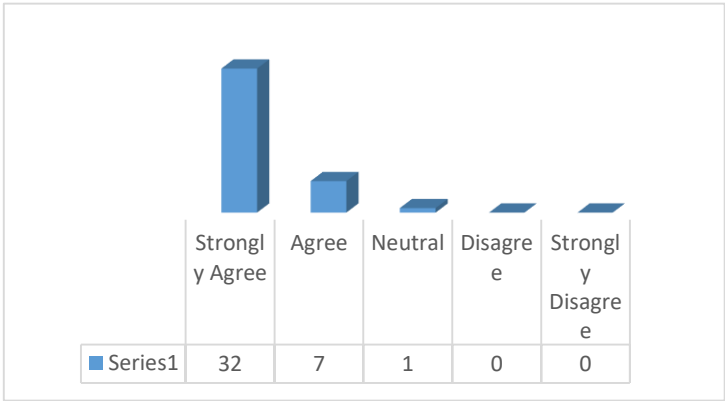

SRI KRISHNA DUTT ACADEMY

(Recognised by NCTE and affiliated to University of Lucknow)
 Vrindavan Yojna, Raibareilly Road, Lucknow

ALUMNI FEEDBACK

1. Admission Procedure.

2. Alumni Association/Network of old Friends

3. Canteen Facilities

4. Environment

5. Faculty

6. Fee structure

7. Infrastructure & Lab facilities

8. Course of study and its relevance to the real life application

9. Training & Placement

10. Overall rating of the college